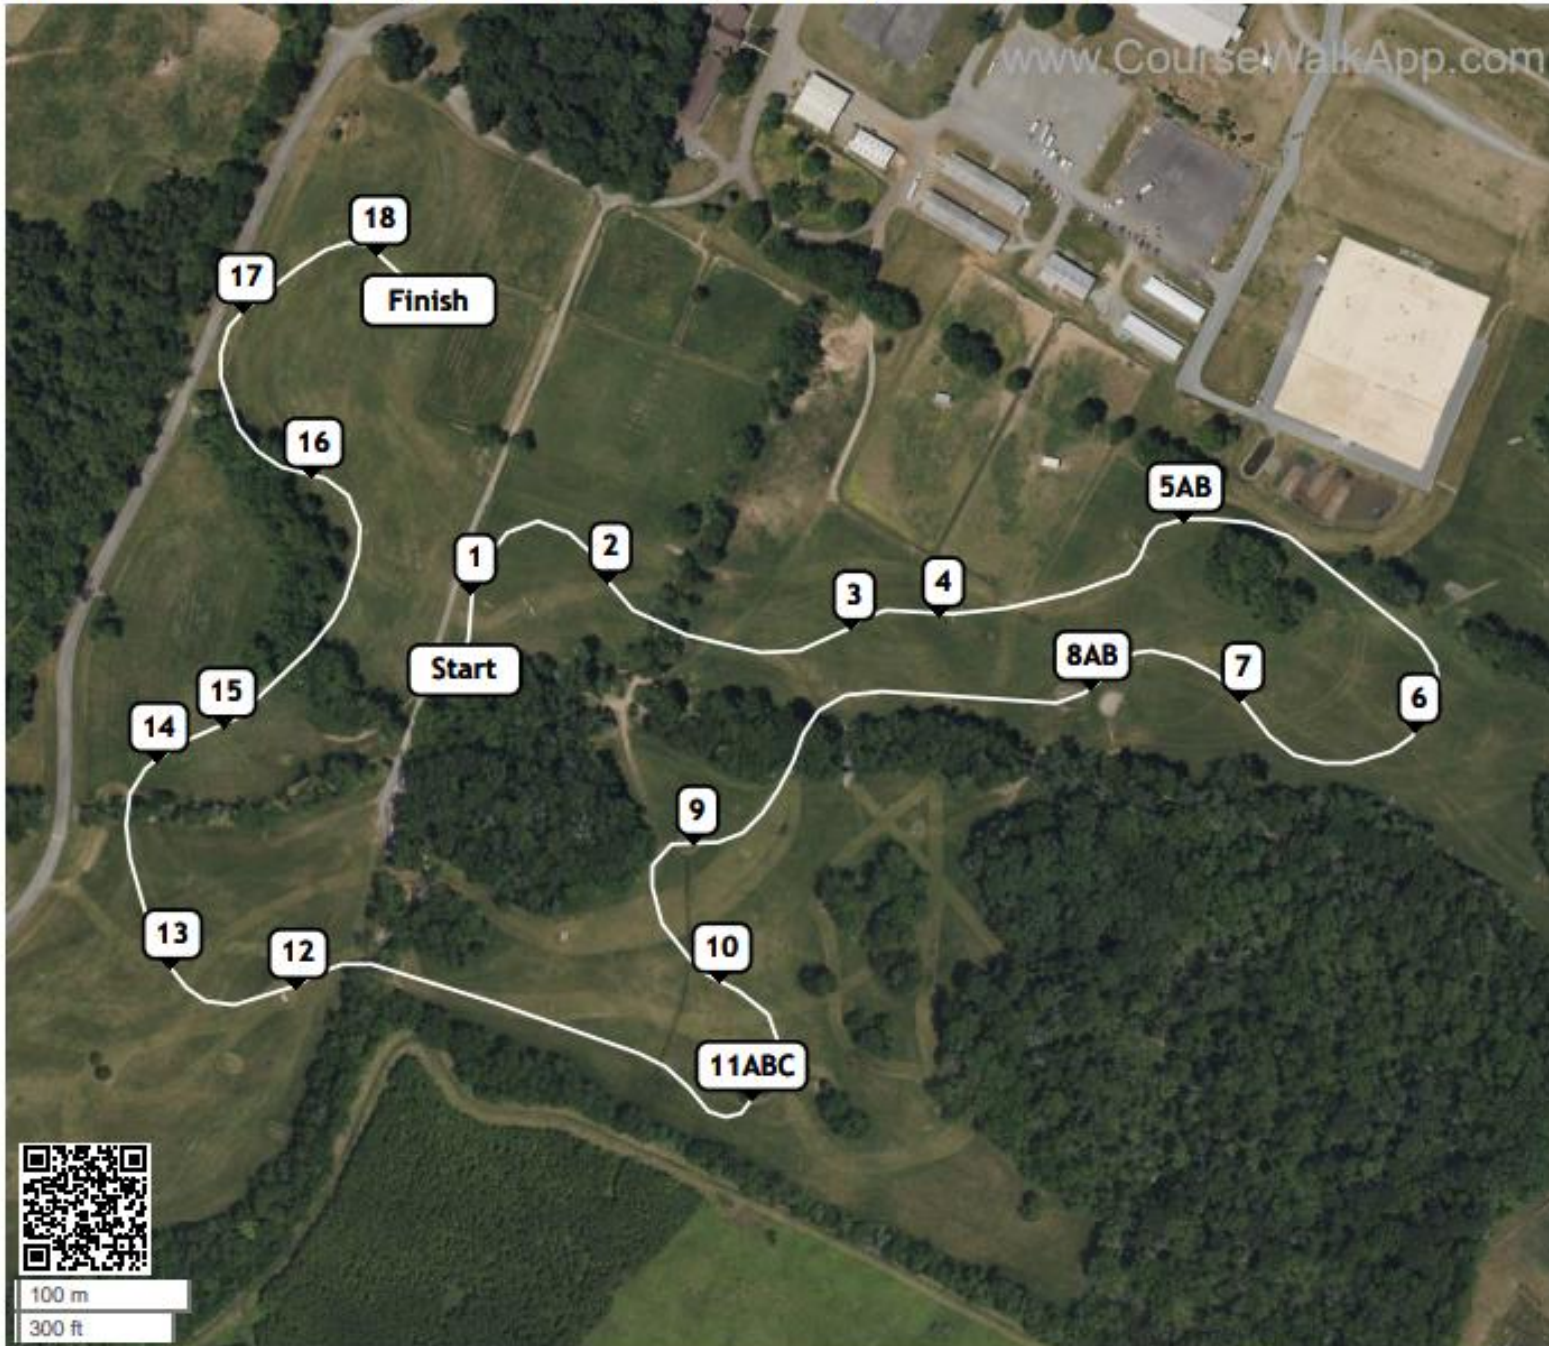

Morven Park Spring HT 2023 (ID: 33598) - Training

- 1 Teva Start Log
- 2 Brush Panel
Boy O Boy
- 3 Bridleworks
Ramp
- 4 Decker Oxer
- 5AB Timber Beam to
Log
- 6 Leg Table
- 7 Coop
- 8AB Smartpak Splash.
Attwood Cabin
- 9 Trakehner
- 10 Brush Ramp
- 11ABC Steps Up to
Brush Wedge
- 12 Brown Table
- 13 Barrels
- 14 Offset Roll 1
- 15 Offset Roll 2
- 16 Corner
- 17 Oxer
- 18 Root Log

Distance: 2401 m
Speed: 450 m/min
Optimum Time: 5:21
Time Limit: 10:42
Speed Fault Time: 4:37
Speed Fault Speed: 520 m/min