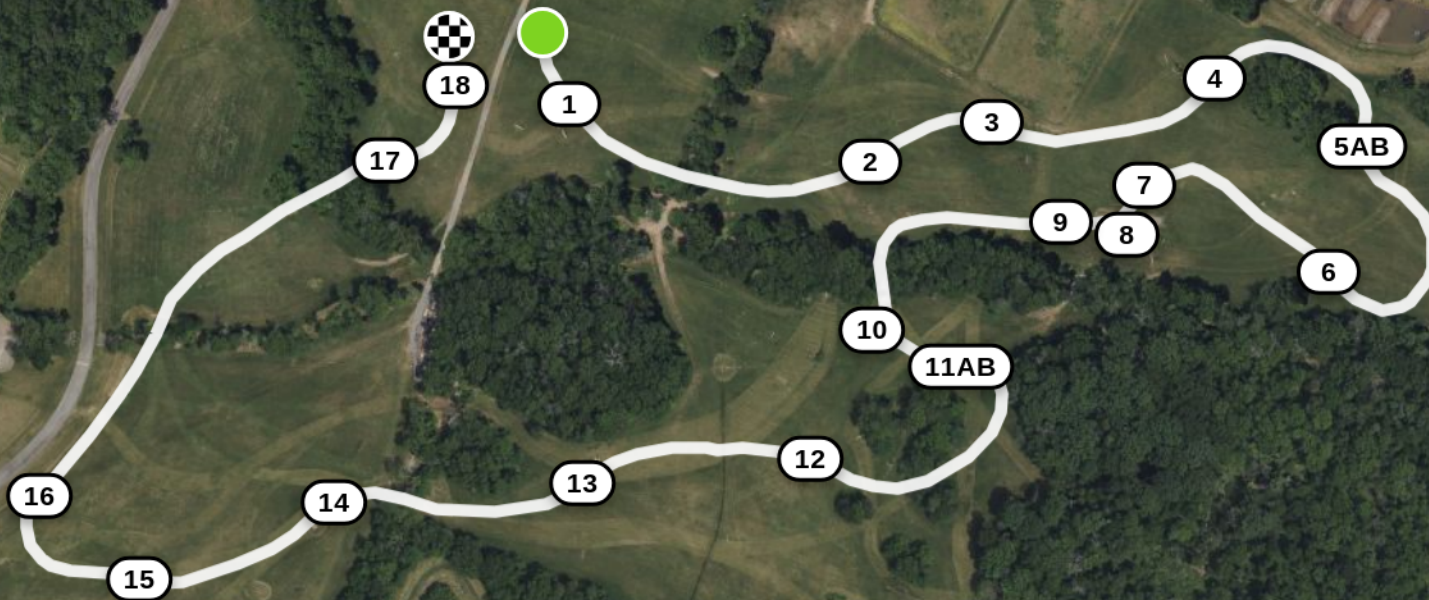

Morven Park Spring Horse Trials 2024 Novice

Efforts: 20

Opt. Time: 5m 24s

Distance: 2159 m

Time Limit: 10m 48s

Speed: 400 m/min

Speed Faults: 4m 48s

- 1 Log Box
- 2 Pole Ramp
- 3 Oxer
- 4 Ramp
- 5AB Fallen Tree to Brush
- 6 Coop
- 7 Red Barn
- 8 Total Equine Oasis
- 9 Red Coop
- 10 Rolltop
- 11AB Half Coffin
- 12 Blue White Coop
- 13 Brown Table
- 14 Little Table
- 15 Fallen Tree
- 16 Corner
- 17 Table
- 18 Last Log