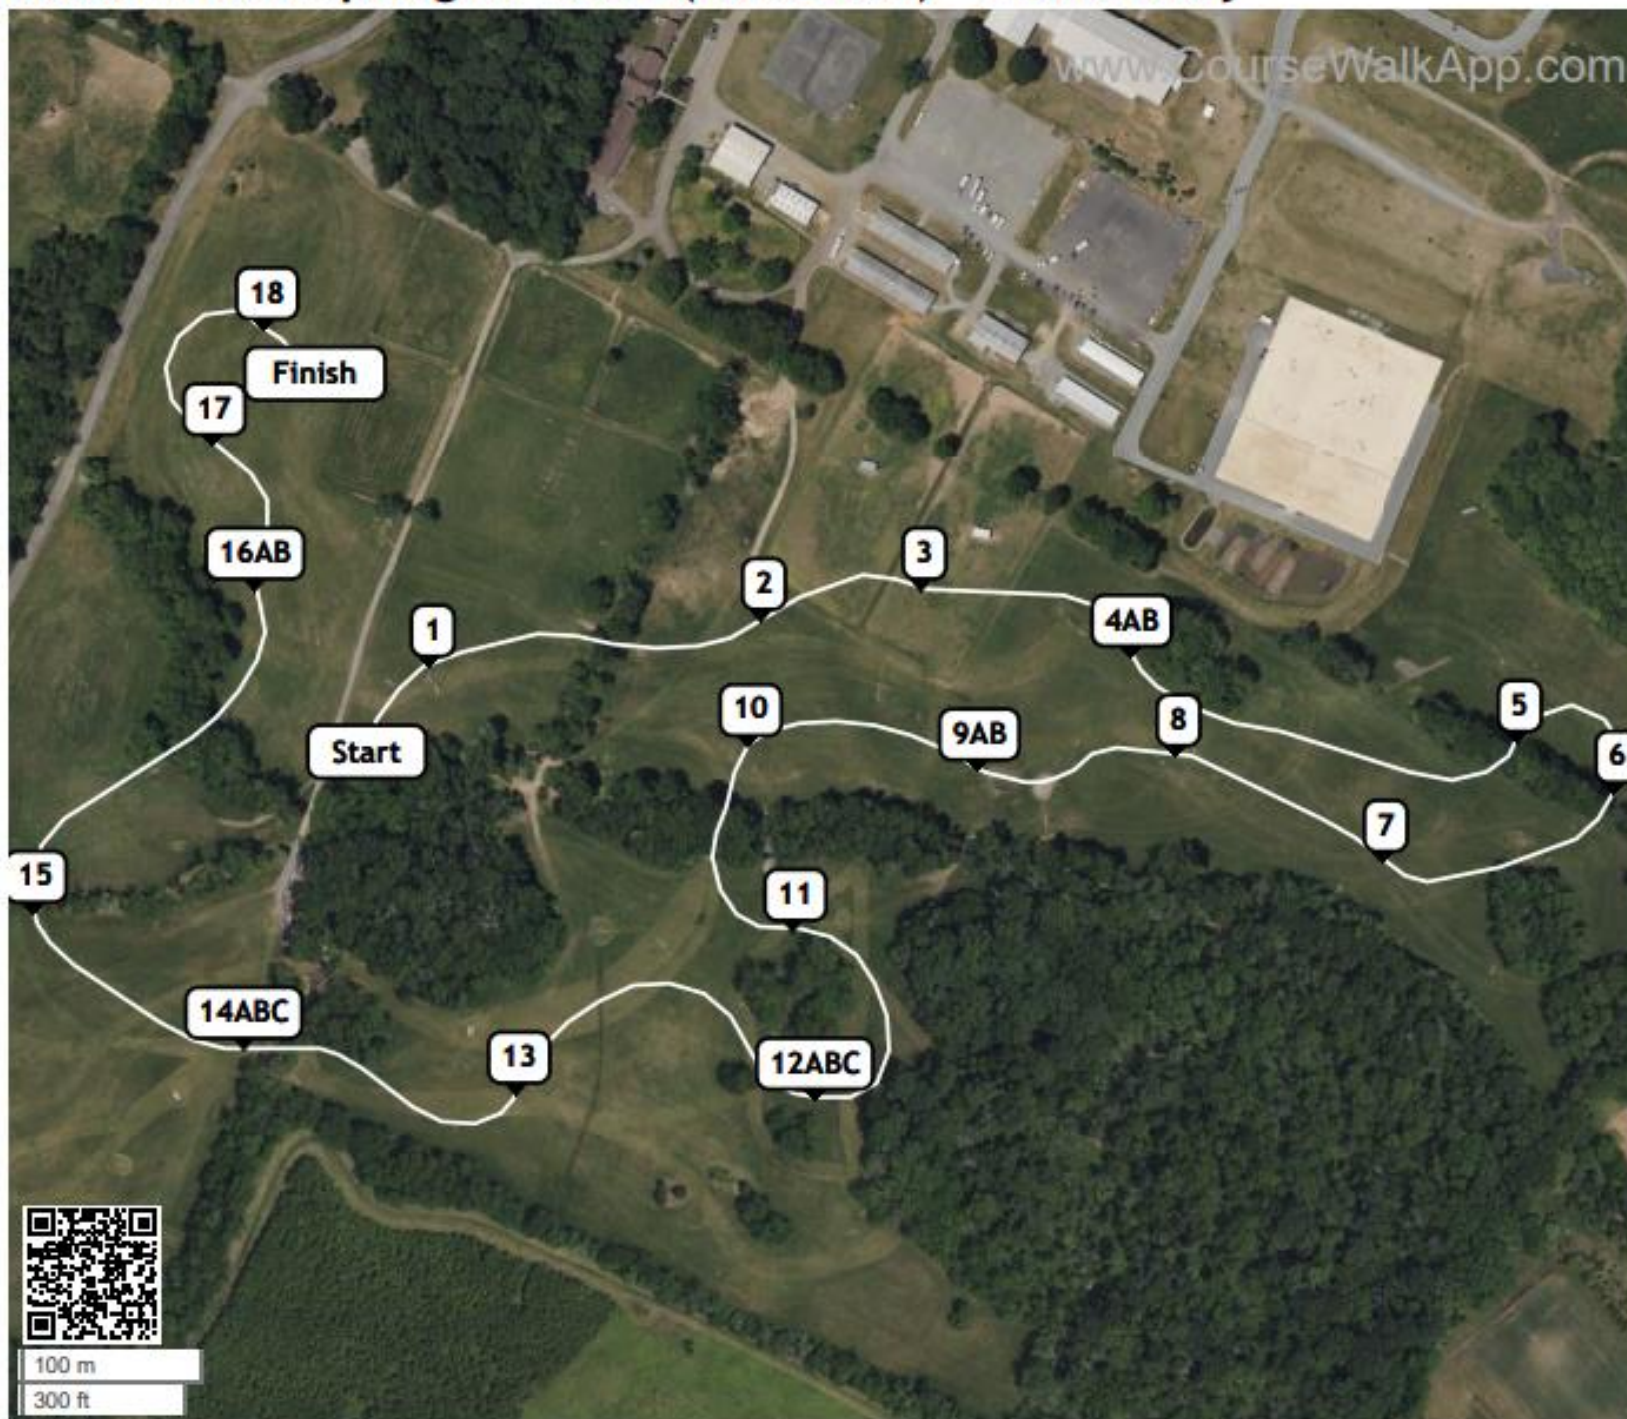

Morven Park Spring HT 2023 (ID: 33597) - Preliminary

- 1 Teva Start Log
- 2 Country Buick
GMC Brush
- 3 MIM Table
- 4AB Big Log to Brush
- 5 Brush Panel
- 6 Trakehner
- 7 Skinny Table
- 8 Coop
- Smartpak Splash.
- 9AB Coat Defense
Brush Wedge
- 10 Oak Table
- 11 Brush Table
- 12ABC Offset Roll Tops
- 13 Aquaduct Table
- 14ABC Coffin
- 15 Trakehner
- 16AB Cabin to Corner
- 17 Oxer
- 18 Erin Gilmore
Photo Frame

Distance: 2600 m
Speed: 520 m/min
Optimum Time: 5:00
Time Limit: 10:00