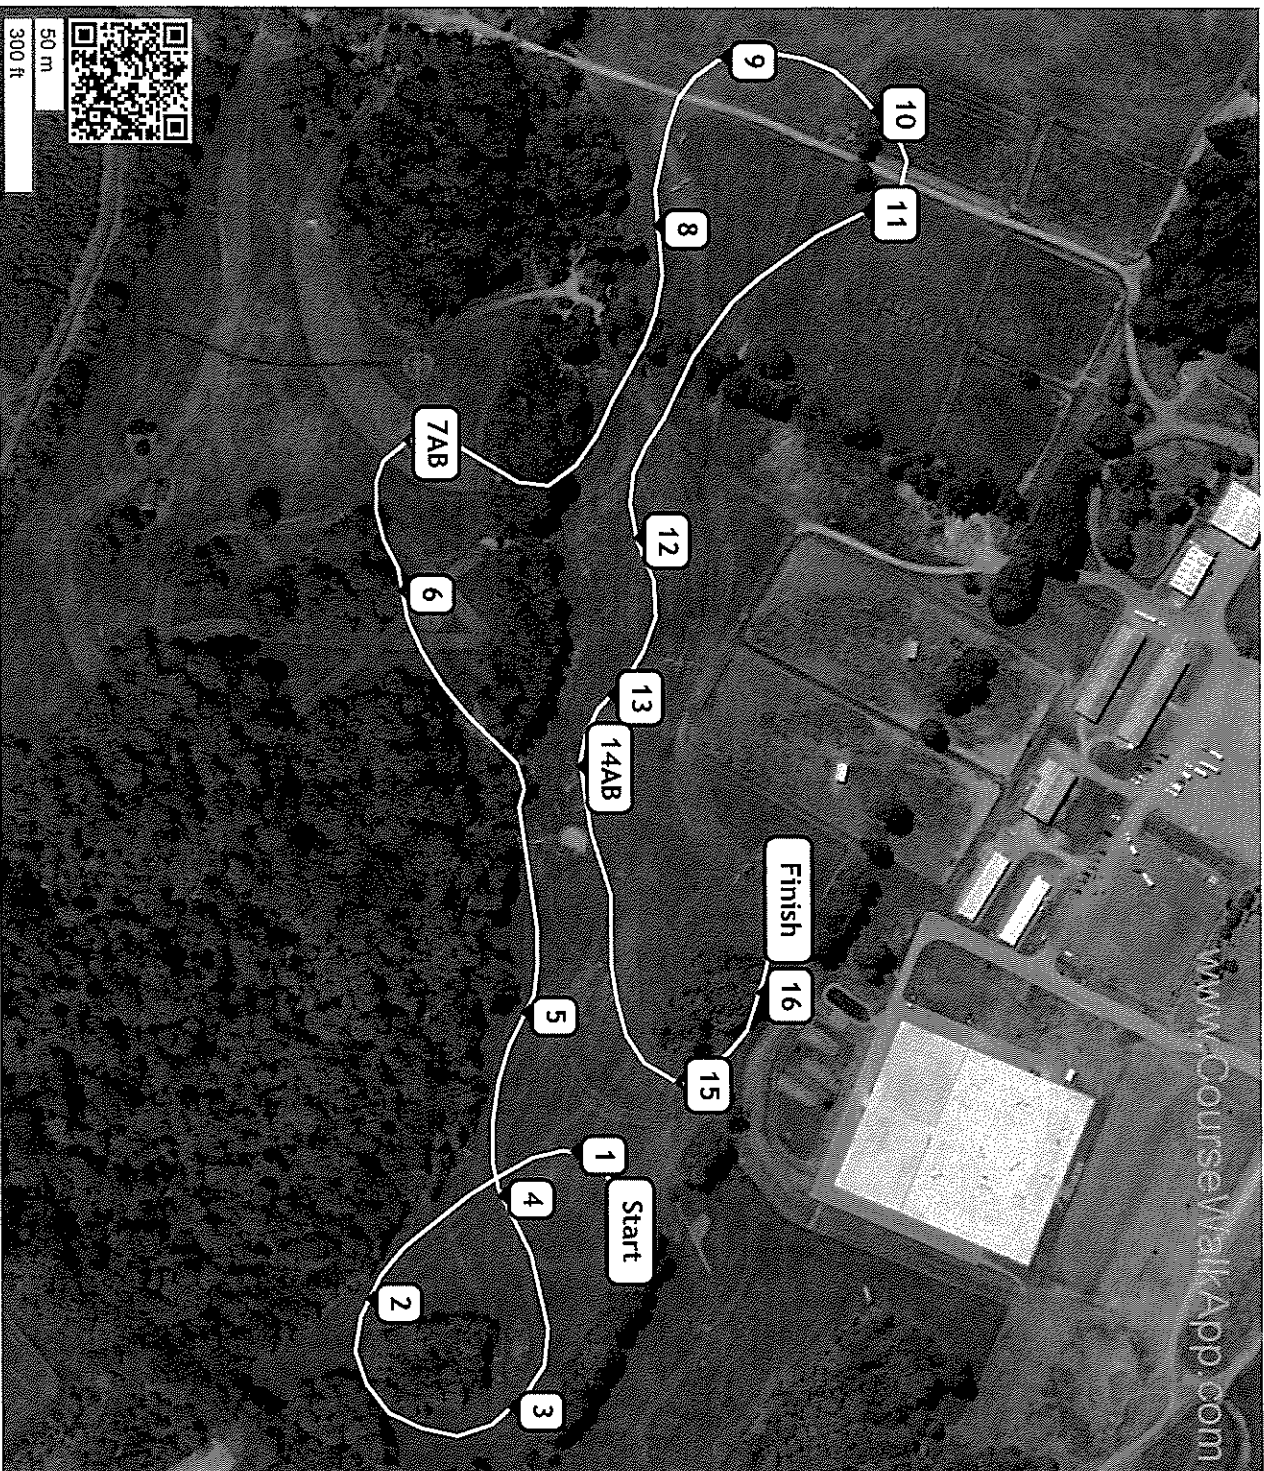

Morven Park Spring 2022 (ID: 28143) - Novice

- 1 Log
- 2 Red Coop
- 3 Ramp
- 4 Brown Table
- 5 Coop
- 6 Log Box
- 7AB Cabins
- 8 Brush
- 9 Log
- 10 Cedar Panel
- 11 Corner
- 12 Pole Ramp
- 13 Table
- 14AB Adequan Oasis
- 15 Fallen Tree
- 16 Total Equine Finish

Distance: 1971 m
Speed: 400 m/min
Optimum Time: 4:56
Time Limit: 9:52
Speed Fault Time: 4:23
Speed Fault Speed: 450 m/min

Black numbers on white background.