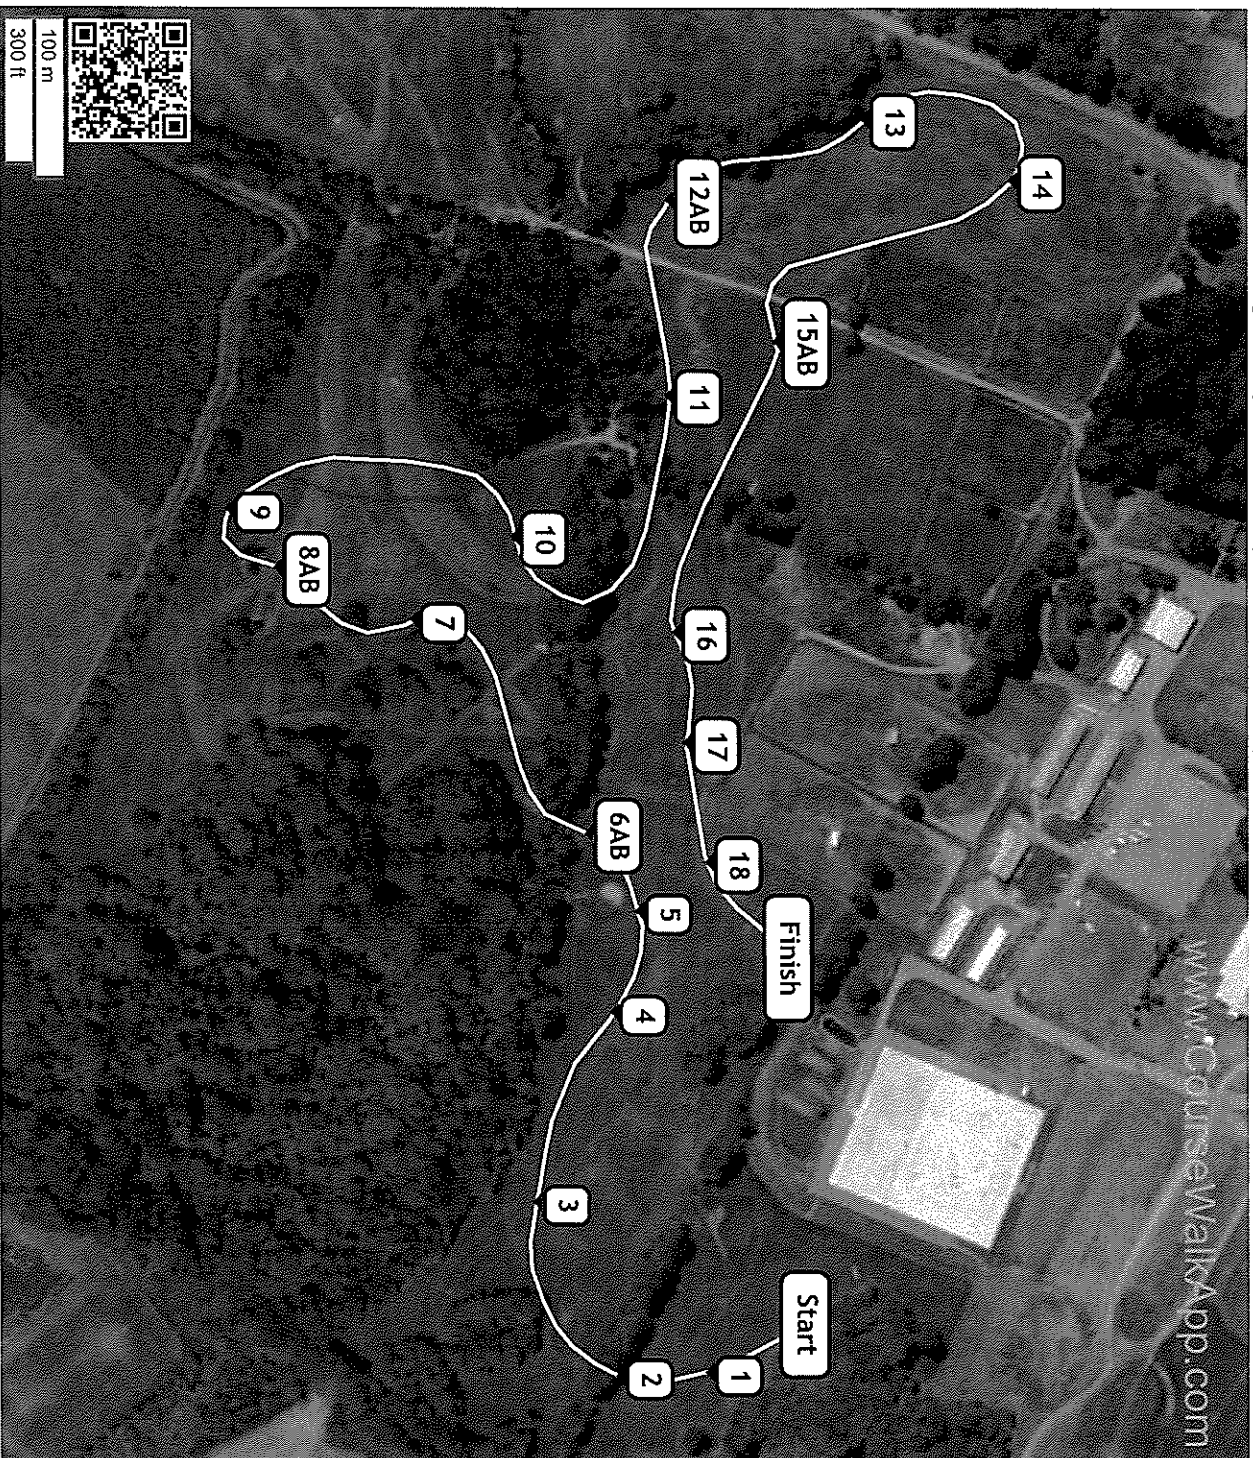

Morven Park Spring 2022 (ID: 28142) - Training

- ☐ 1 Log
- ☐ 2 Coop
- ☐ 3 Brown Table
- ☐ 4 Coop
- ☐ 5 Roll Top
- ☐ 6AB Adequan Oasis
- ☐ 7 Brush
- ☐ 8AB Steps Up
- ☐ 9 Brush
- ☐ 10 Barrels
- ☐ 11 Brush
- ☐ 12AB Offset Roll Top
- ☐ 13 Log
- ☐ 14 8x Table
- ☐ 15AB Log & Corner
- ☐ 16 Smart Pak Pole Ramp
- ☐ 17 Oxer
- ☐ 18 Total Equine Finish

Distance: 2270 m
Speed: 450 m/min
Optimum Time: 5:03
Time Limit: 10:06
Speed Fault Time: 4:22
Speed Fault Speed: 520 m/min

White numbers on black background.