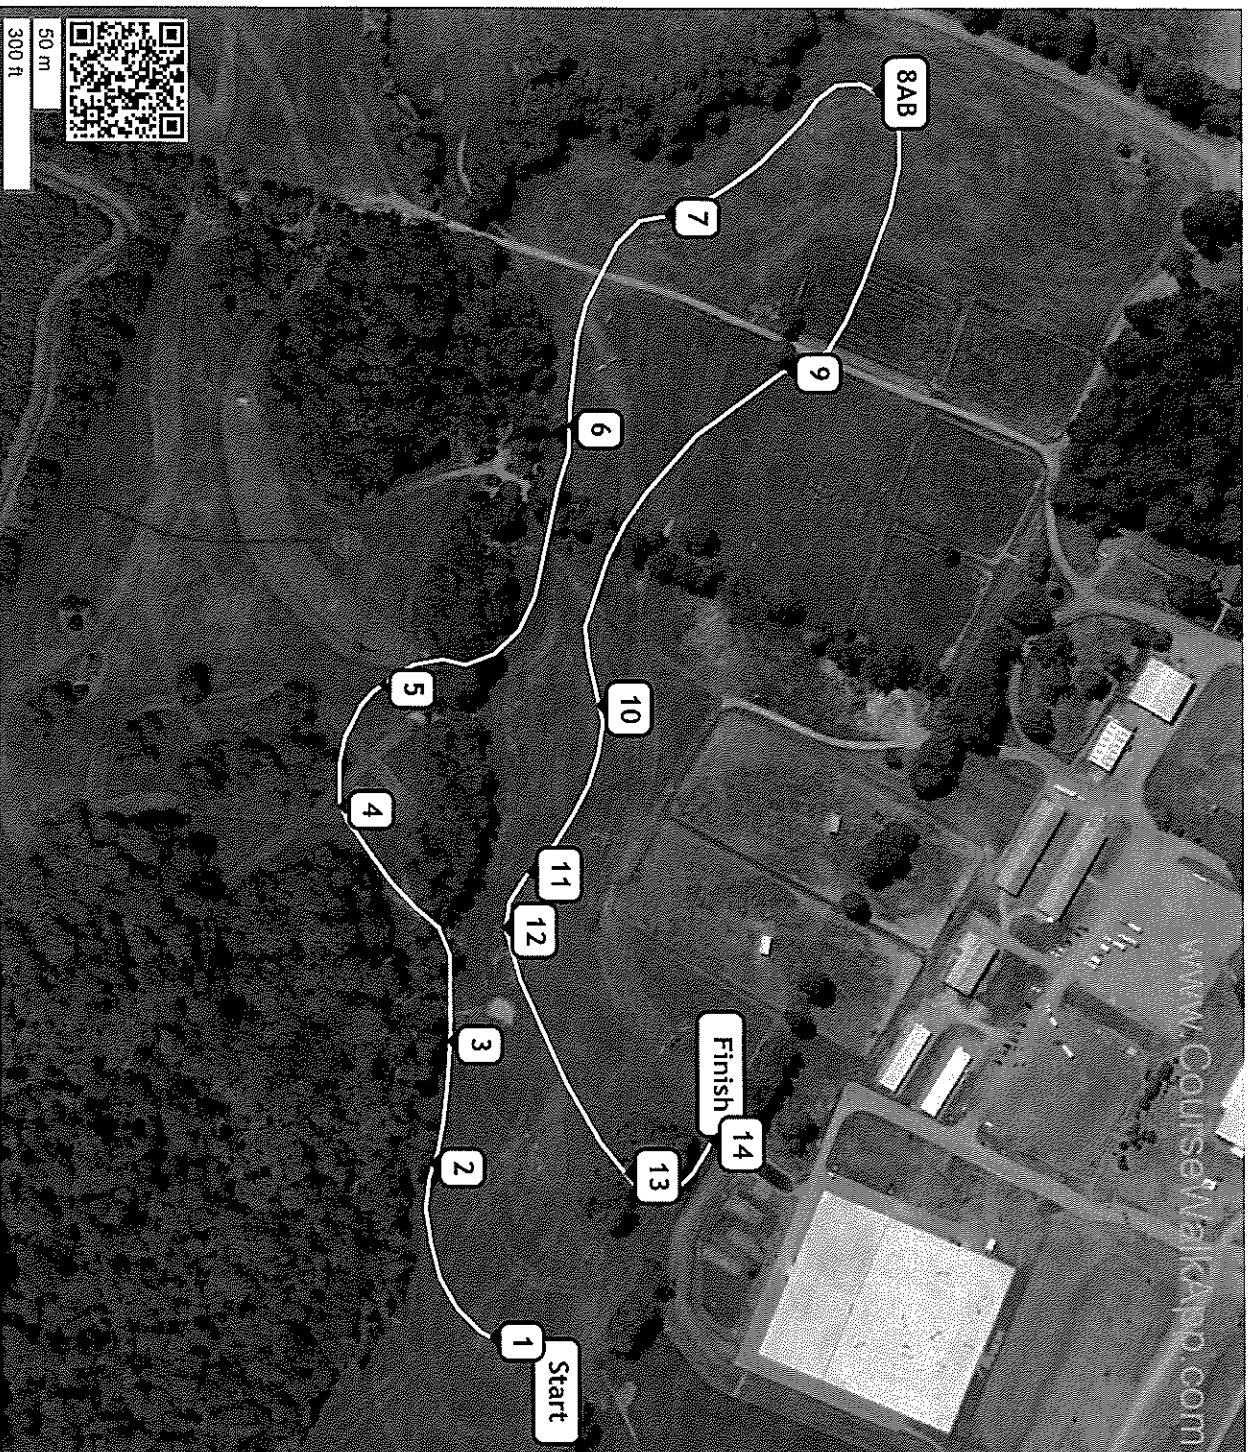

# Morven Park Spring 2022 (ID: 28143) - Novice

- 1 Log
- 2 Red Coop
- 3 Ramp
- 4 Brown Table
- 5 Coop
- 6 Log Box
- 7AB Cabins
- 8 Brush
- 9 Log
- 10 Cedar Panel
- 11 Corner
- 12 Pole Ramp
- 13 Table
- 14AB Adequan Oasis
- 15 Fallen Tree
- 16 Total Equine Finish

**Distance:** 1971 m  
**Speed:** 400 m/min  
**Optimum Time:** 4:56  
**Time Limit:** 9:52  
**Speed Fault Time:** 4:23  
**Speed Fault Speed:** 450 m/min

Black numbers on white background.

# Morven Park Spring 2022 (ID: 28144) - Beginner Novice

- 1** Edith's Welcome  
Log
- 2** Coop
- 3** Cedar Log
- 4** Log Box
- 5** Red Barn
- 6** Brush
- 7** Log
- 8AB** Turning Logs
- 9** Brown Table
- 10** Pole Ramp
- 11** Table
- 12** Adequan Oasis
- 13** Coop
- 14** Total Equine Finish

Distance: 1624 m  
 Speed: 350 m/min  
 Optimum Time: 4:39  
 Time Limit: 9:18  
 Speed Fault Time: 3:52  
 Speed Fault Speed: 420 m/min

Black numbers on yellow background.