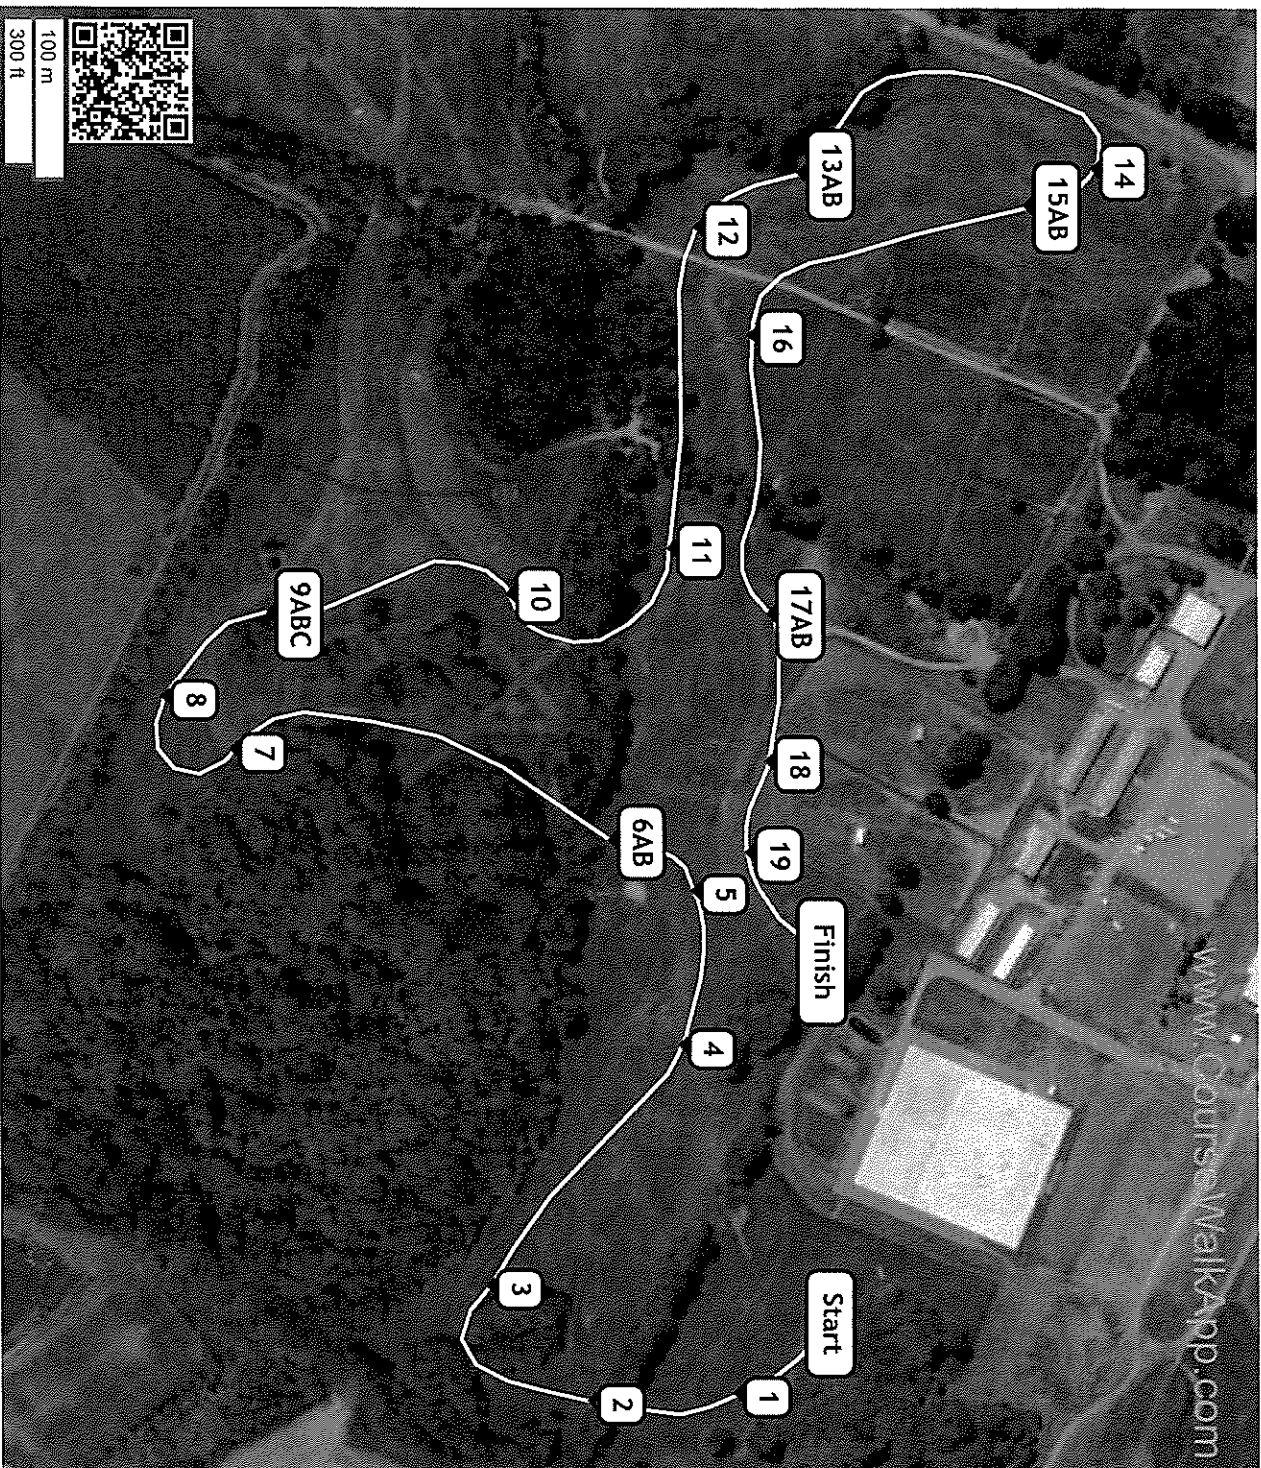

Morven Park Spring 2022 (ID: 28141) - Preliminary

- 1 Log
- 2 Coop
- 3 Planter
- 4 MIM Table
- 5 BB Equestrian Boat House
- 6AB Adequan Oasis
- 7 Canyon Table
- 8 Cabin
- 9ABC MIM Rail Drop to Brush
- 10 Brush Roll
- 11 Picture Frame
- 12 8x Table
- 13AB Roll to Brush Wedge
- 14 Boat House
- 15AB Offsets
- 16 Cut Out Table
- 17AB Coat Defense Log & Corner
- 18 Oxer
- 19 Total Equine Finish

Distance: 2540 m
Speed: 520 m/min
Optimum Time: 4:54
Time Limit: 9:48

White numbers on green background.