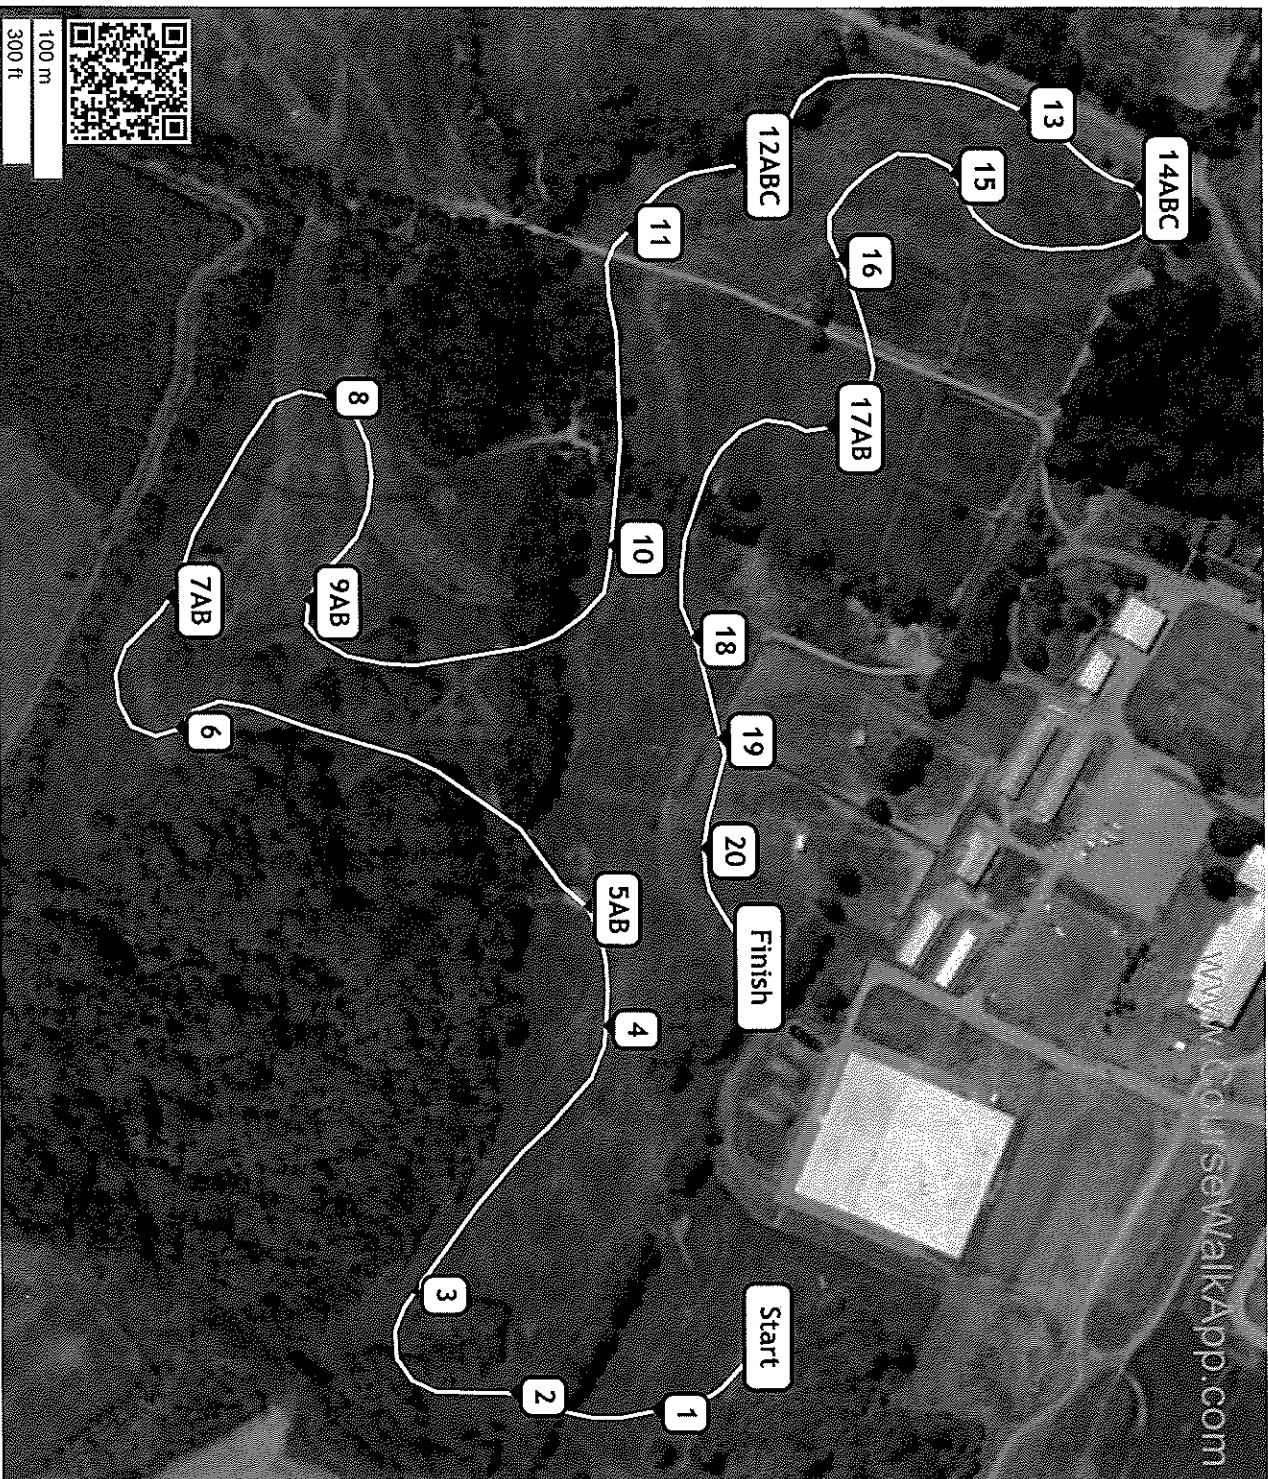

# Morven Park Spring 2022 (ID: 28140) - Intermediate

- 1 Log
- 2 Trakehner
- 3 Cheverons
- 4 MIM Table
- 5AB adequan Oasis
- 6 Canyon Table
- 7AB Big Roll to Brush
- 8 Red Cabin
- 9AB Shed to Corner
- 10 Picture Frame
- 11 8X Table
- 12ABC Narrow Rolls & Triple Brush
- 13 Table
- 14ABC The Quarry
- 15 Cedar Brush Table
- 16 Red Barn
- 17AB Red Barn to Corner
- 18 Cabin
- 19 Oxer
- 20 Total Equine Finish

**Distance:** 2270 m  
**Speed:** 450 m/min  
**Optimum Time:** 5:03  
**Time Limit:** 10:06  
**Speed Fault Time:** 4:22  
**Speed Fault Speed:** 520 m/min

White numbers on black background.

**Distance:** 1971 m  
**Speed:** 400 m/min  
**Optimum Time:** 4:56  
**Time Limit:** 9:52  
**Speed Fault Time:** 4:23  
**Speed Fault Speed:** 450 m/min

Black numbers on white background.

Distance: 1624 m  
 Speed: 350 m/min  
 Optimum Time: 4:39  
 Time Limit: 9:18  
 Speed Fault Time: 3:52  
 Speed Fault Speed: 420 m/min

Black numbers on yellow background.