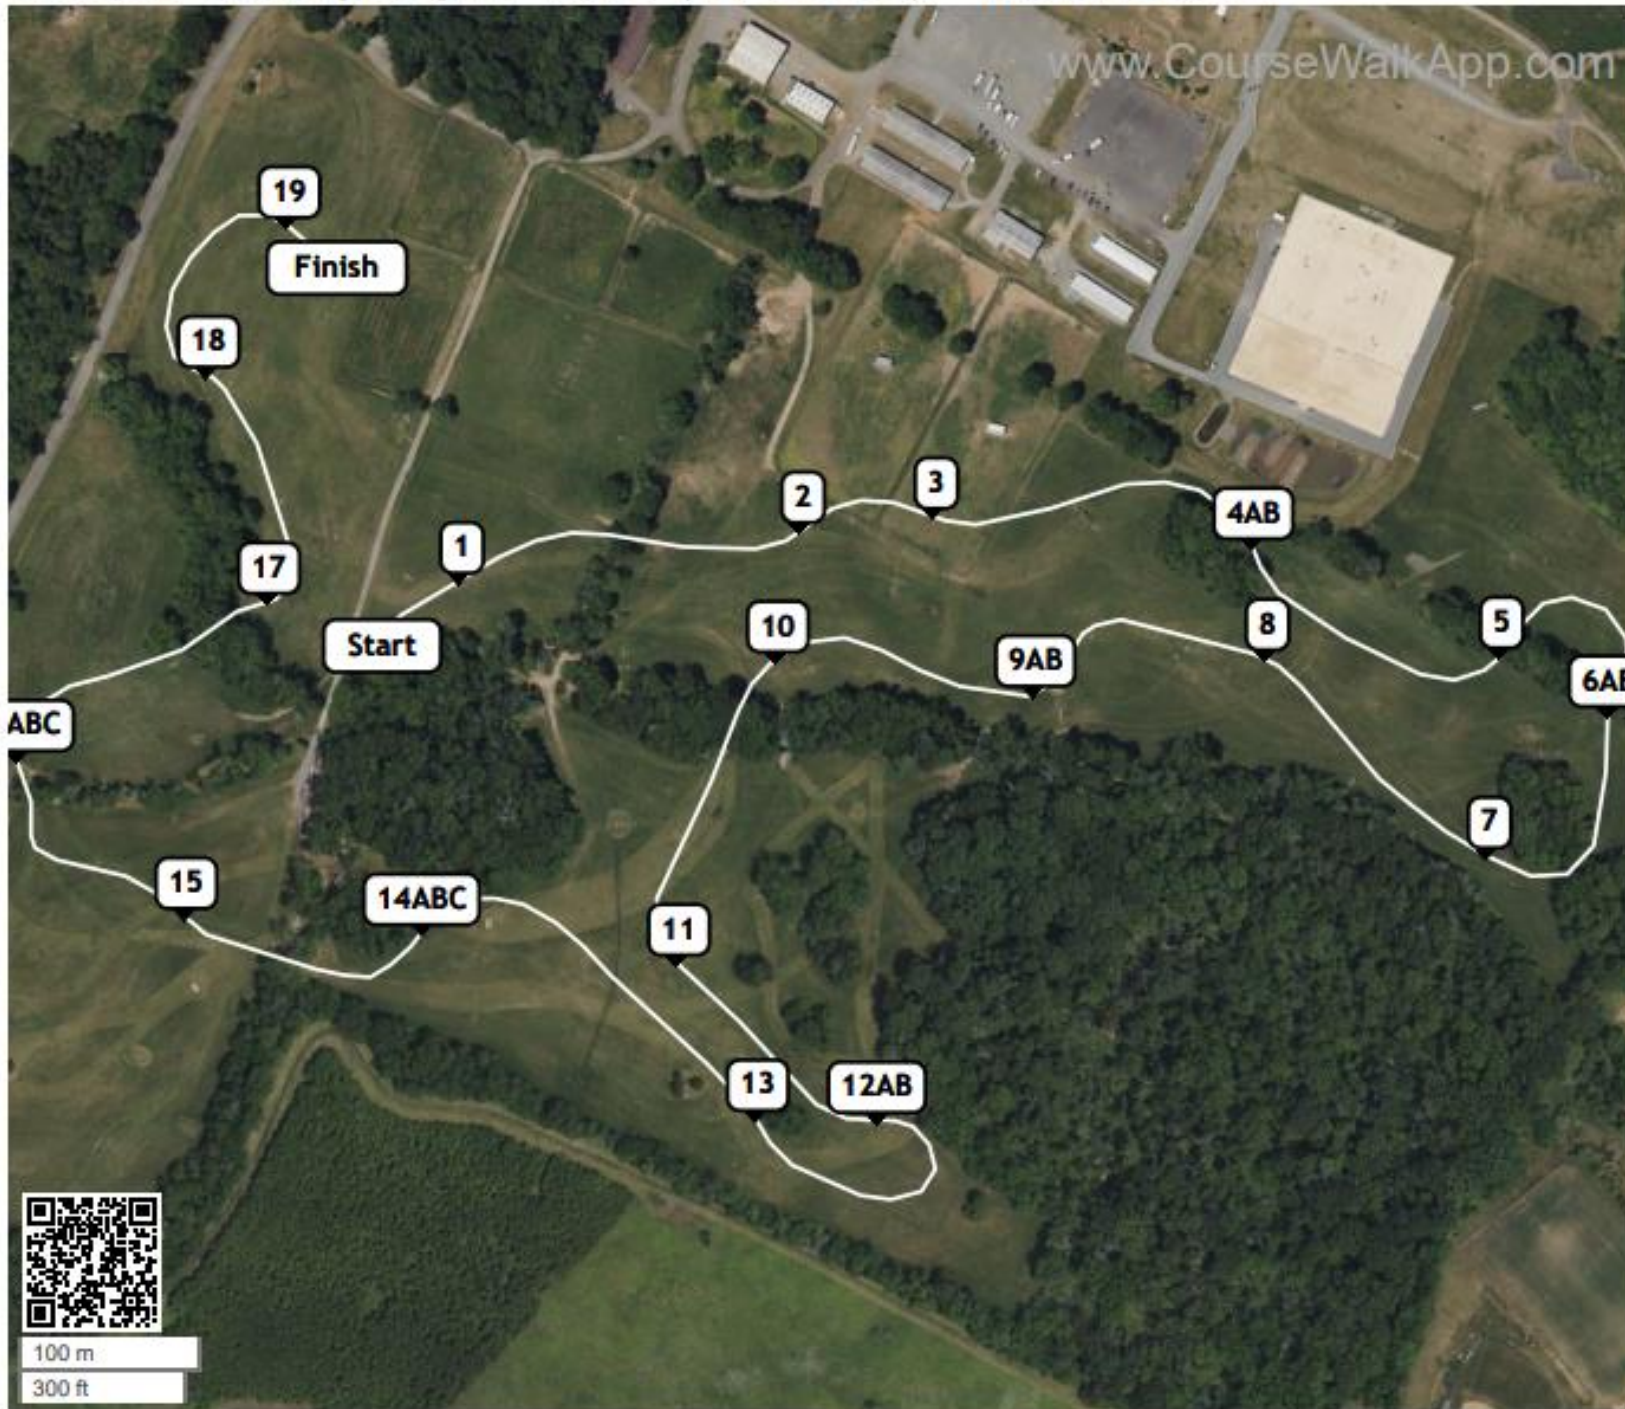

# Morven Park Spring HT 2023 (ID: 33596) - Intermediate

- 1 Lunar Eclipse Log
- 2 Equifit Brush Table
- 3 MIM Table
- 4AB Big Log Little Log
- 5 Palisade Brush
- 6AB Trakehner to Brush Chevrons
- 7 Big Red Cabin
- 8 White Oxer
- 9AB Smartpak Splash
- 10 Oak Table
- 11 Little Red Cabin
- 12AB 2 Corners
- 13 Shelter
- 14ABC Offset Brushes
- 15 Hay Wagon
- 16ABC Coffin
- 17 Bell Log
- 18 Oxer
- 19 Erin Gilmore Picture Frame

Distance: 2928 m  
Speed: 550 m/min  
Optimum Time: 5:20  
Time Limit: 10:40

100 m  
300 ft